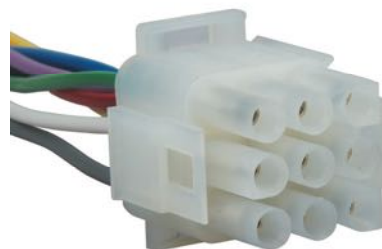

Macho

Chicote	Kit	Vias
TC 502.6927	TC 902.6927	2
TC 503.6941	TC 903.6941	3
TC 504.6928	TC 904.6928	4
TC 506.6929	TC 906.6929	6
TC 509.6930	TC 909.6930	9
TC 512.6931	TC 912.6931	12
TC 515.6932	TC 915.6932	15

Chicote	Kit	Vias
TC 502.6921	TC 902.6921	2
TC 503.6938	TC 903.6938	3
TC 504.6922	TC 904.6922	4
TC 506.6923	TC 906.6923	6
TC 509.6924	TC 909.6924	9
TC 512.6925	TC 912.6925	12
TC 515.6926	TC 915.6926	15