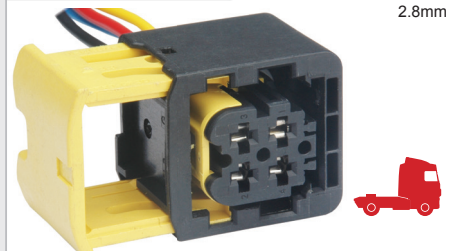

TC 104.1693

Kit: **TC 904.1693**

Term: TC 801.6153
2.8mm

• Chicote do Sensor Nox (Aria-32) **FORD** Cargo **VW** Constellation Diesel / Cumins