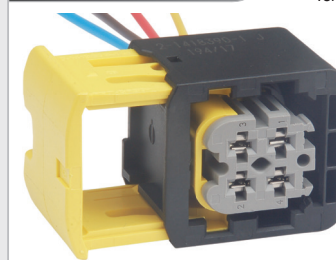

TC 104.1684

Kit: TC 904.1684

Term: TC 801.6153
2.8mm

- Chicote Sonda Nox Arla CUMMINS/MWM/MAN/VOLVO FORD Cargo VW Constellation Diesel