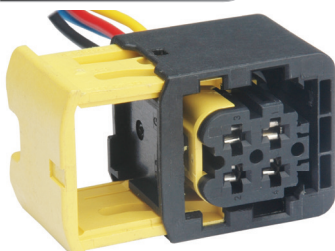

TC 104.1693

Kit: TC 904.1693

Term: TC 801.6153
2.8mm

- Chicote do Sensor Nox (Arla-32) FORD Cargo VW Constellation Diesel / Cumins